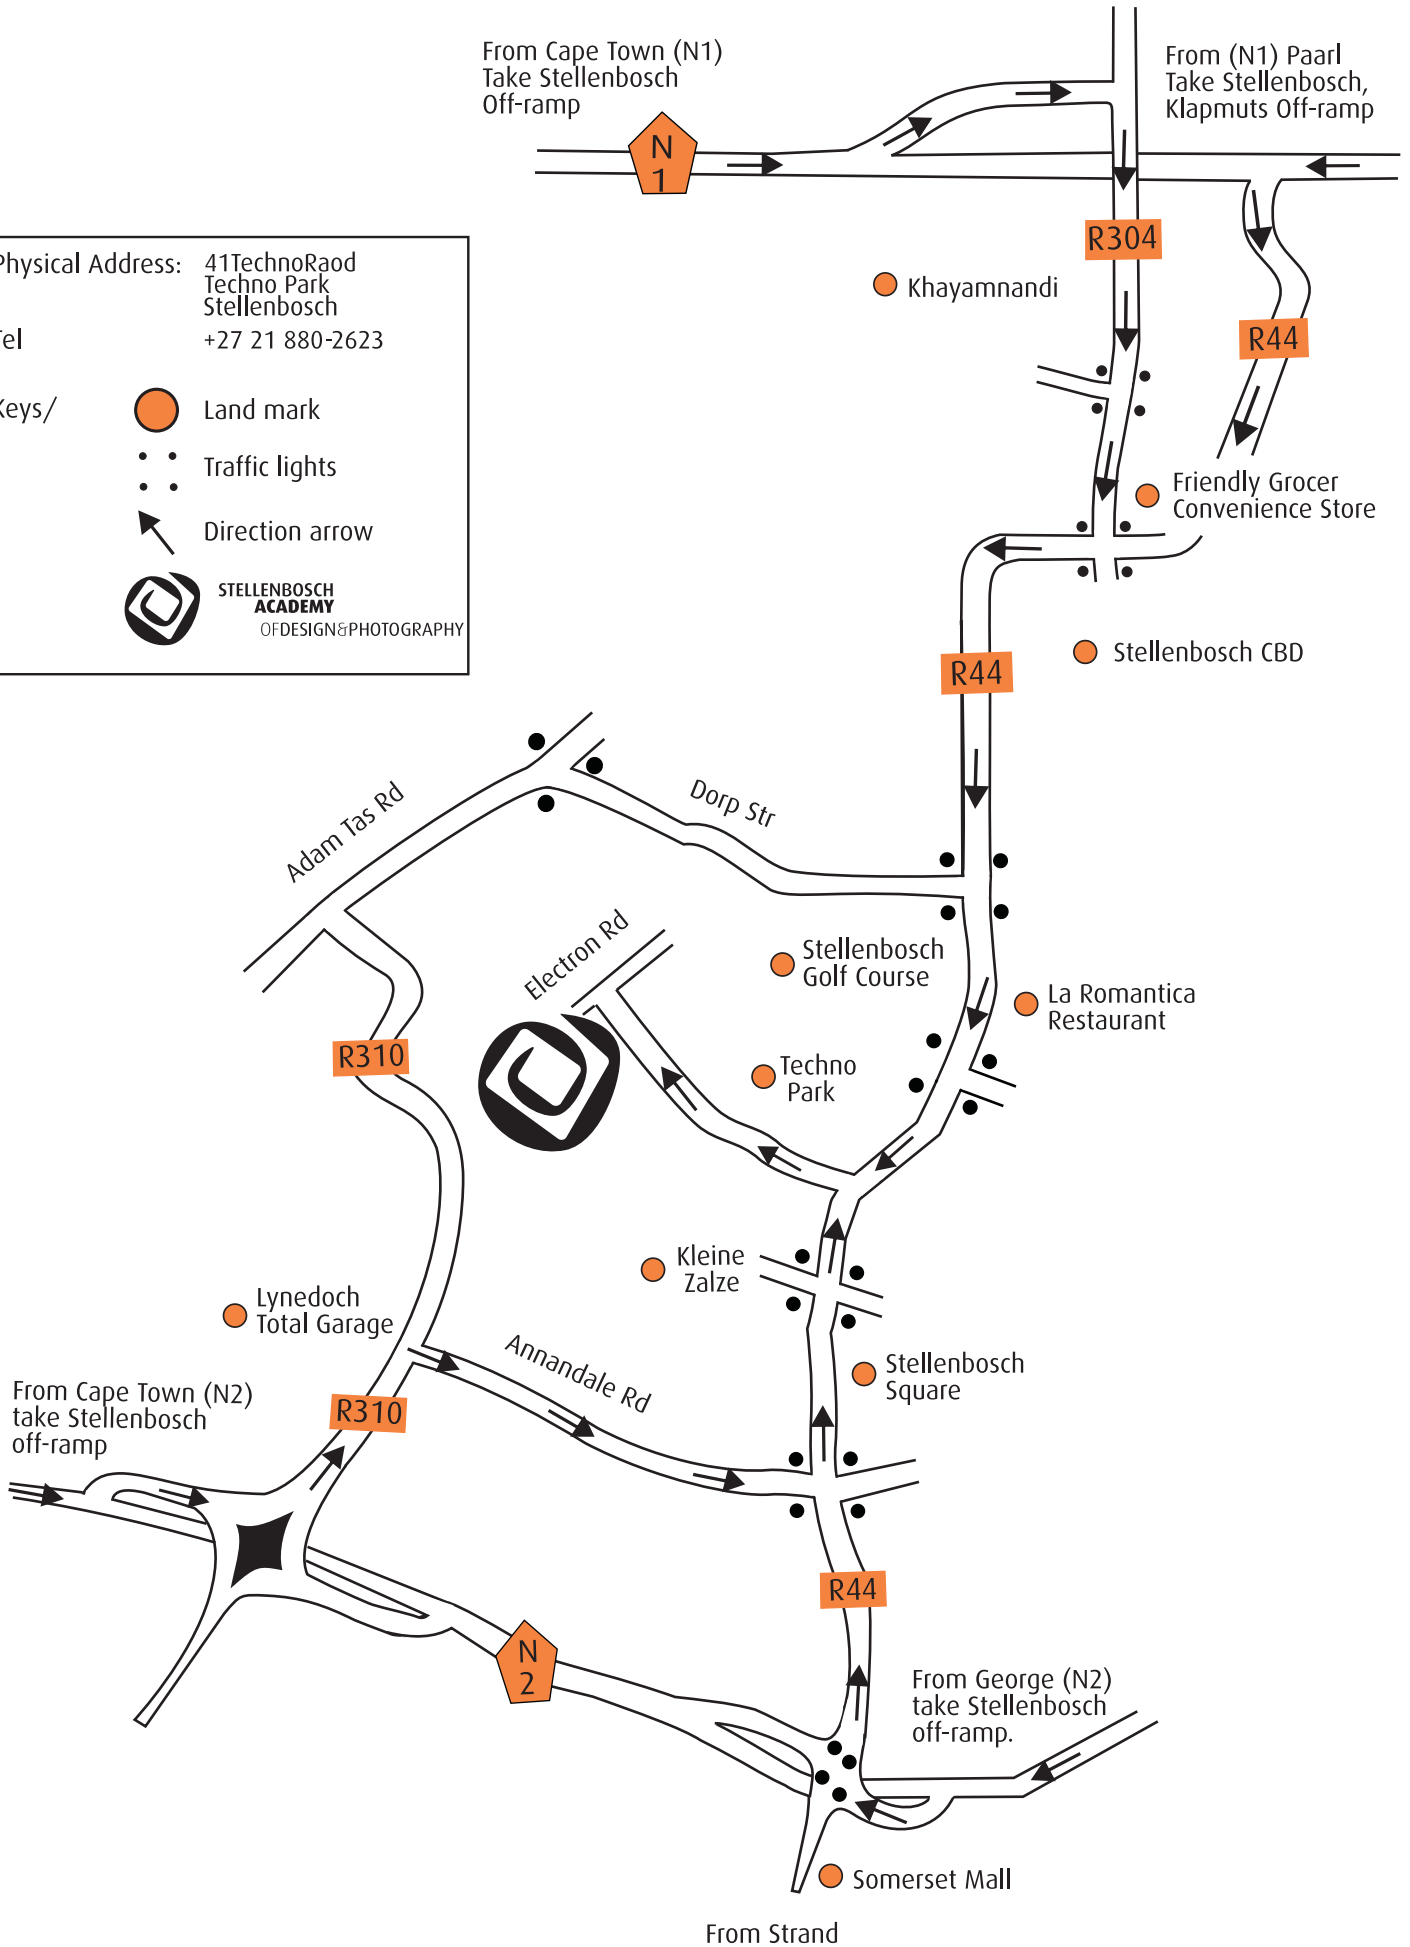

Physical Address: 41TechnoRaod
Techno Park
Stellenbosch

Tel +27 21 880-2623

Keys/
 Land mark
 Traffic lights
 Direction arrow
 **STELLENBOSCH ACADEMY**
OF DESIGN & PHOTOGRAPHY

Map not to scale. Only selected traffic lights shown.